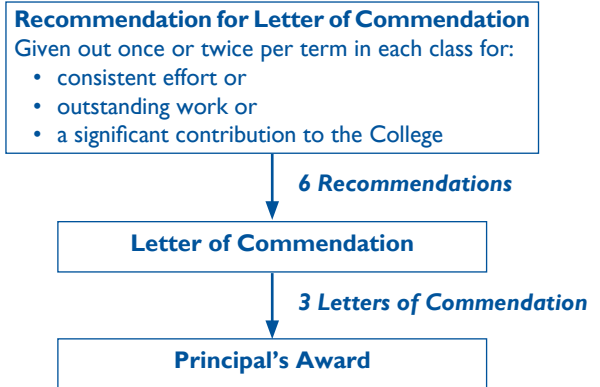

MERIT SYSTEM

JUNIOR MERIT SYSTEM (Years 7-9)

SENIOR MERIT SYSTEM (Years 10-12)

RESTORATION SYSTEM (All Years)

NB: Serious breaches of College rules will result in the student automatically being placed on Level 1, 2 or 3.