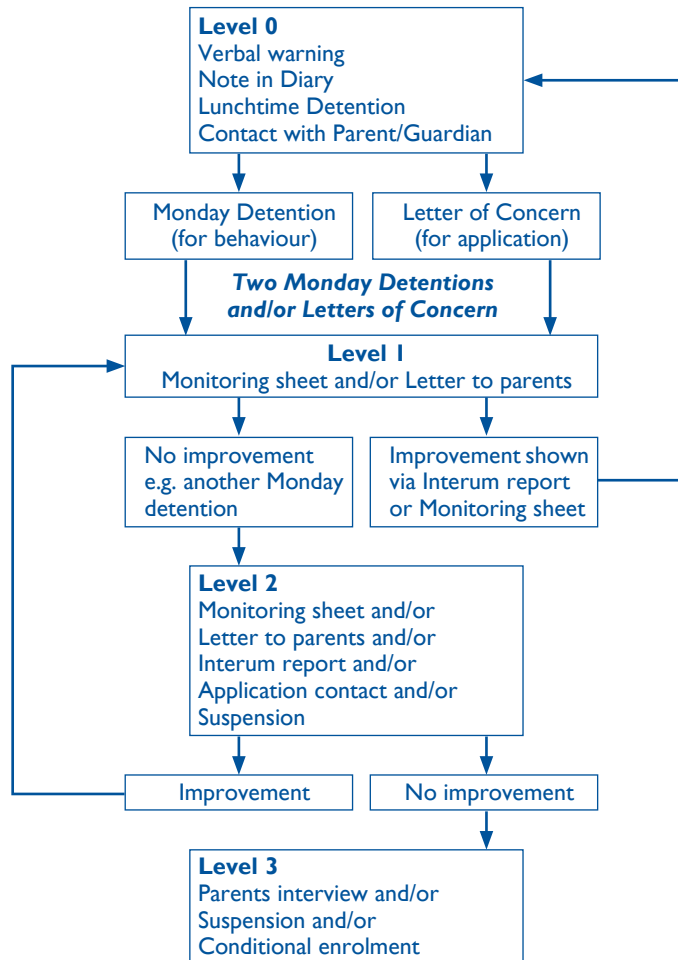

MERIT SYSTEM

JUNIOR MERIT SYSTEM (Years 7-9)

SENIOR MERIT SYSTEM (Years 10-12)

RESTORATION SYSTEM (All Years)

NB: Serious breaches of College rules will result in the student automatically being placed on Level 1, 2 or 3.