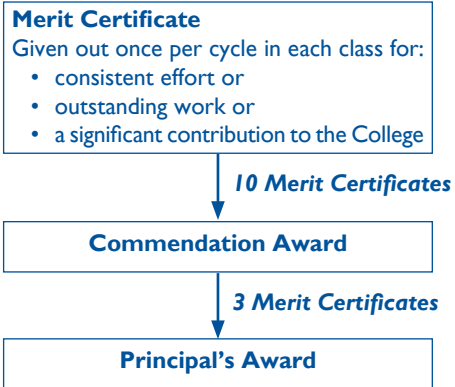

MERIT SYSTEM

JUNIOR MERIT SYSTEM (Years 7-9)

SENIOR MERIT SYSTEM (Years 10-12)

RESTORATION SYSTEM (All Years)

NB: Serious breaches of College rules will result in the student automatically being placed on Level 1, 2 or 3.